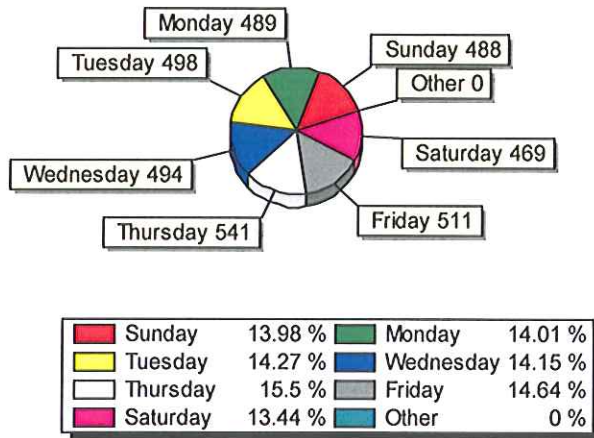

Incident Frequency by Hour of the Day (Using DATE RECD)

By Day of Week

Weekday vs Weekend

Search Criteria: (DATE\_RECD >= TO\_DATE('01/01/2009','MM/DD/YYYY'))  
 (DATE\_RECD <= TO\_DATE('12/31/2009','MM/DD/YYYY'))

Incident Frequency by TYPE (Top 40 of 92 Shown) (Using DATE RECD)

911	60	ABVH	42	ALARM	89	ANIM	122	ASLT	27	ASSICI	115
ASSIST	94	CIVIL	42	CKWELF	70	CRIMIS	131	DISCON	55	DISTNA	91
DOM	116	DUI	33	EMS	449	FIRE	80	FPROP	36	HARASS	124
HAZARD	32	INFO	45	JUVCOM	59	LOCOUT	32	MISJUV	19	MVHR	48
MVNR	71	MVR	25	NOISE	82	PARK	144	PFA	38	POAPP	53
PSVC	18	RTSIGN	46	SUSA	88	SUSP	23	SUSV	20	THEFT	85
THFVEH	65	TRAF	317	UNWPER	30	VIGIL	43				

By Day of Week

Sunday	13.98 %	Monday	14.01 %
Tuesday	14.27 %	Wednesday	14.15 %
Thursday	15.5 %	Friday	14.64 %
Saturday	13.44 %	Other	0 %

Weekday vs Weekend

Weekend	27.42 %	Weekday	72.58 %
Othr	0 %		

Search Criteria: (DATE\_RECD >= TO\_DATE('01/01/2009','MM/DD/YYYY'))  
 (DATE\_RECD <= TO\_DATE('12/31/2009','MM/DD/YYYY'))

Incident Frequency by Month (Using DATE RECD)

By Day of Week

Weekday vs Weekend

Search Criteria: (DATE\_RECD >= TO\_DATE('01/01/2009','MM/DD/YYYY'))  
 (DATE\_RECD <= TO\_DATE('12/31/2009','MM/DD/YYYY'))