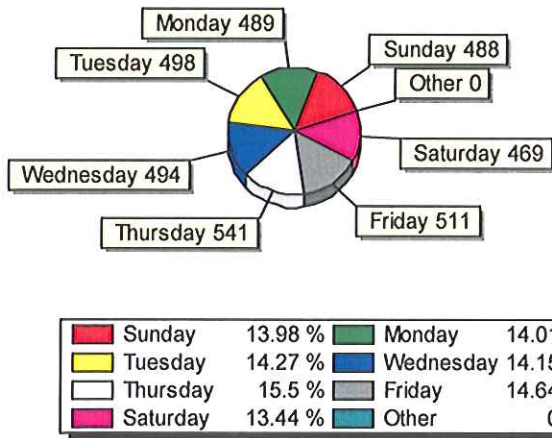

Incident Frequency by Hour of the Day (Using DATE RECD)

By Day of Week

Weekday vs Weekend

Search Criteria: (DATE\_RECD >= TO\_DATE('01/01/2009','MM/DD/YYYY'))  
 (DATE\_RECD <= TO\_DATE('12/31/2009','MM/DD/YYYY'))

Incident Frequency by TYPE (Top 40 of 92 Shown) (Using DATE RECD)

911	60	ABVH	42	ALARM	89	ANIM	122	ASLT	27	ASSICI	115
ASSIST	94	CIVIL	42	CKWELF	70	CRIMIS	131	DISCON	55	DISTNA	91
DOM	116	DUI	33	EMS	449	FIRE	80	FPROP	36	HARASS	124
HAZARD	32	INFO	45	JUVCOM	59	LOCOUT	32	MISJUV	19	MVHR	48
MVNR	71	MVR	25	NOISE	82	PARK	144	PFA	38	POAPP	53
PSVC	18	RTSIGN	46	SUSA	88	SUSP	23	SUSV	20	THEFT	85
THFVEH	65	TRAF	317	UNWPER	30	VIGIL	43				

By Day of Week

Sunday	13.98 %	Monday	14.01 %
Tuesday	14.27 %	Wednesday	14.15 %
Thursday	15.5 %	Friday	14.64 %
Saturday	13.44 %	Other	0 %

Weekday vs Weekend

Weekend	27.42 %	Weekday	72.58 %
Othr	0 %		

Search Criteria: (DATE\_RECD >= TO\_DATE('01/01/2009','MM/DD/YYYY'))  
 (DATE\_RECD <= TO\_DATE('12/31/2009','MM/DD/YYYY'))

Incident Frequency by Month (Using DATE RECD)

By Day of Week

Weekday vs Weekend

Search Criteria: (DATE\_RECD >= TO\_DATE('01/01/2009','MM/DD/YYYY'))  
 (DATE\_RECD <= TO\_DATE('12/31/2009','MM/DD/YYYY'))