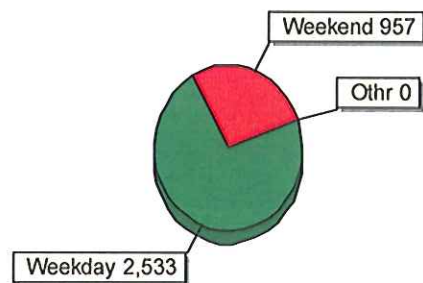

Weekday vs Weekend

Weekend	27.42 %	Weekday	72.58 %
Othr	0 %		

Search Criteria: (DATE_RECD >= TO_DATE('01/01/2009','MM/DD/YYYY'))
(DATE_RECD <= TO_DATE('12/31/2009','MM/DD/YYYY'))