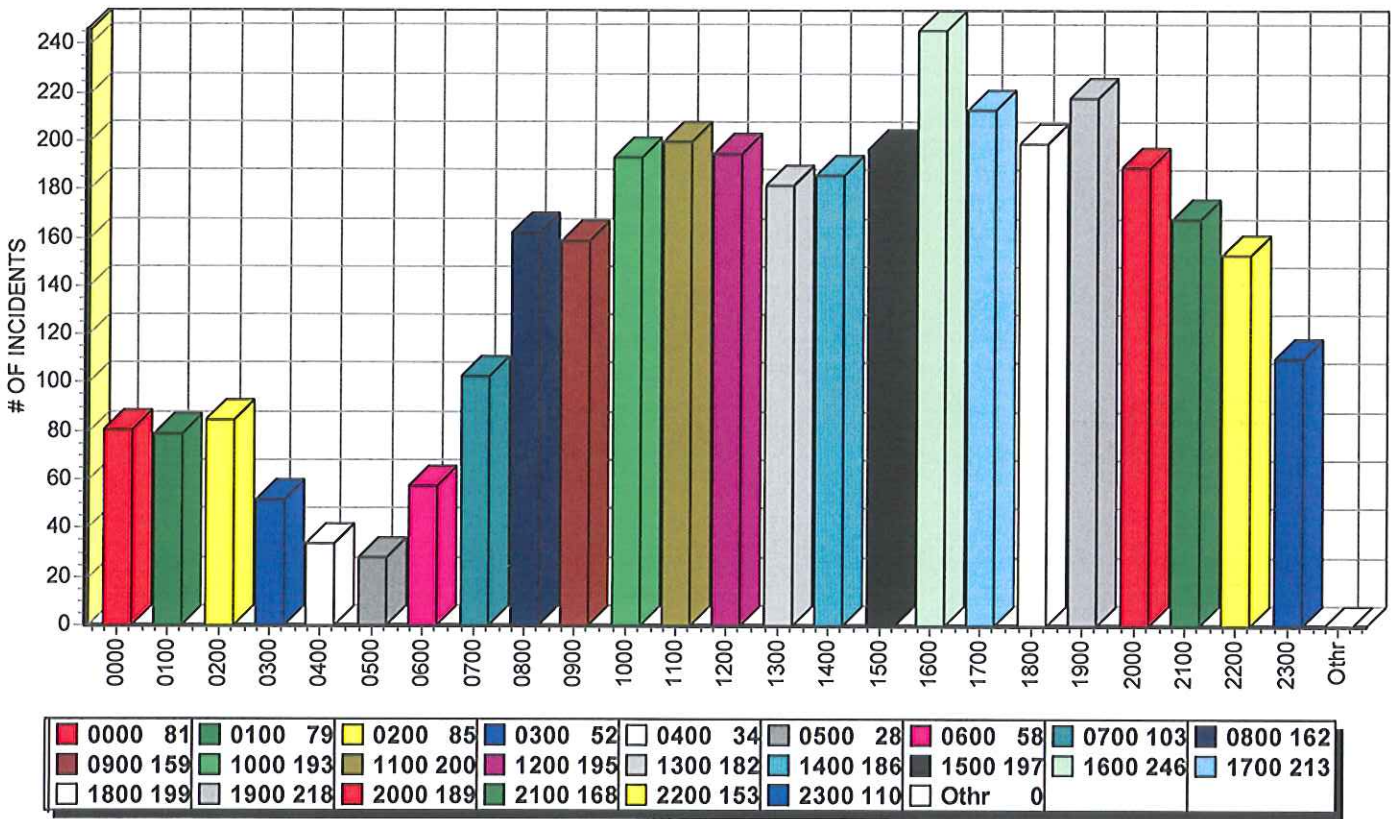

Incident Frequency by Hour of the Day (Using DATE RECD)

By Day of Week

Weekday vs Weekend

Search Criteria: (DATE\_RECD >= TO\_DATE('01/01/2009','MM/DD/YYYY'))  
 (DATE\_RECD <= TO\_DATE('12/31/2009','MM/DD/YYYY'))

Incident Frequency by TYPE (Top 40 of 92 Shown) (Using DATE RECD)

911	60	ABVH	42	ALARM	89	ANIM	122	ASLT	27	ASSICI	115
ASSIST	94	CIVIL	42	CKWELF	70	CRIMIS	131	DISCON	55	DISTNA	91
DOM	116	DUI	33	EMS	449	FIRE	80	FPROP	36	HARASS	124
HAZARD	32	INFO	45	JUVCOM	59	LOCOUT	32	MISJUV	19	MVHR	48
MVNR	71	MVR	25	NOISE	82	PARK	144	PFA	38	POAPP	53
PSVC	18	RTSIGN	46	SUSA	88	SUSP	23	SUSV	20	THEFT	85
THFVEH	65	TRAF	317	UNWPER	30	VIGIL	43				

By Day of Week

Sunday	13.98 %	Monday	14.01 %
Tuesday	14.27 %	Wednesday	14.15 %
Thursday	15.5 %	Friday	14.64 %
Saturday	13.44 %	Other	0 %

Weekday vs Weekend

Weekend	27.42 %	Weekday	72.58 %
Othr	0 %		

Search Criteria: (DATE\_RECD >= TO\_DATE('01/01/2009','MM/DD/YYYY'))  
 (DATE\_RECD <= TO\_DATE('12/31/2009','MM/DD/YYYY'))

Incident Frequency by Month (Using DATE RECD)

By Day of Week

Weekday vs Weekend

Search Criteria: (DATE\_RECD >= TO\_DATE('01/01/2009','MM/DD/YYYY'))  
 (DATE\_RECD <= TO\_DATE('12/31/2009','MM/DD/YYYY'))