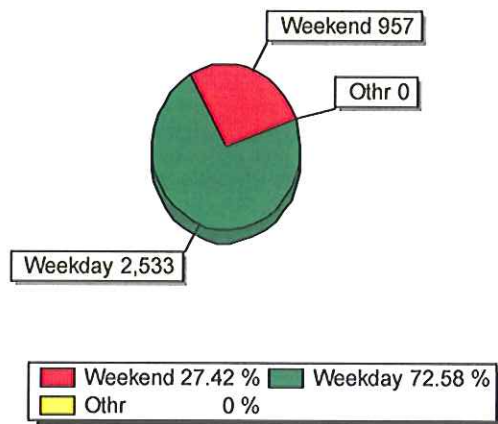

Incident Frequency by TYPE (Top 40 of 92 Shown) (Using DATE RECD)

911	60	ABVH	42	ALARM	89	ANIM	122	ASLT	27	ASSICI	115
ASSIST	94	CIVIL	42	CKWELF	70	CRIMIS	131	DISCON	55	DISTNA	91
DOM	116	DUI	33	EMS	449	FIRE	80	FPROP	36	HARASS	124
HAZARD	32	INFO	45	JUVCOM	59	LOCOUT	32	MISJUV	19	MVHR	48
MVNR	71	MVR	25	NOISE	82	PARK	144	PFA	38	POAPP	53
PSVC	18	RTSIGN	46	SUSA	88	SUSP	23	SUSV	20	THEFT	85
THFVEH	65	TRAF	317	UNWPER	30	VIGIL	43				

By Day of Week

Sunday	13.98 %	Monday	14.01 %
Tuesday	14.27 %	Wednesday	14.15 %
Thursday	15.5 %	Friday	14.64 %
Saturday	13.44 %	Other	0 %

Weekday vs Weekend

Weekend	27.42 %	Weekday	72.58 %
Othr	0 %		

Search Criteria: (DATE\_RECD >= TO\_DATE('01/01/2009','MM/DD/YYYY'))  
 (DATE\_RECD <= TO\_DATE('12/31/2009','MM/DD/YYYY'))

Incident Frequency by Month (Using DATE RECD)

By Day of Week

Weekday vs Weekend

Search Criteria: (DATE\_RECD >= TO\_DATE('01/01/2009','MM/DD/YYYY'))  
 (DATE\_RECD <= TO\_DATE('12/31/2009','MM/DD/YYYY'))