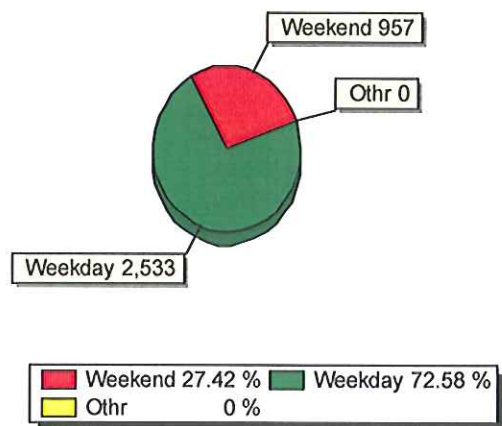

Incident Frequency by Hour of the Day (Using DATE RECD)

By Day of Week

Weekday vs Weekend

Search Criteria: (DATE\_RECD >= TO\_DATE('01/01/2009','MM/DD/YYYY'))  
 (DATE\_RECD <= TO\_DATE('12/31/2009','MM/DD/YYYY'))

Incident Frequency by TYPE (Top 40 of 92 Shown) (Using DATE RECD)

911	60	ABVH	42	ALARM	89	ANIM	122	ASLT	27	ASSICI	115
ASSIST	94	CIVIL	42	CKWELF	70	CRIMIS	131	DISCON	55	DISTNA	91
DOM	116	DUI	33	EMS	449	FIRE	80	FPROP	36	HARASS	124
HAZARD	32	INFO	45	JUVCOM	59	LOCOUT	32	MISJUV	19	MVHR	48
MVNR	71	MVR	25	NOISE	82	PARK	144	PFA	38	POAPP	53
PSVC	18	RTSIGN	46	SUSA	88	SUSP	23	SUSV	20	THEFT	85
THFVEH	65	TRAF	317	UNWPER	30	VIGIL	43				