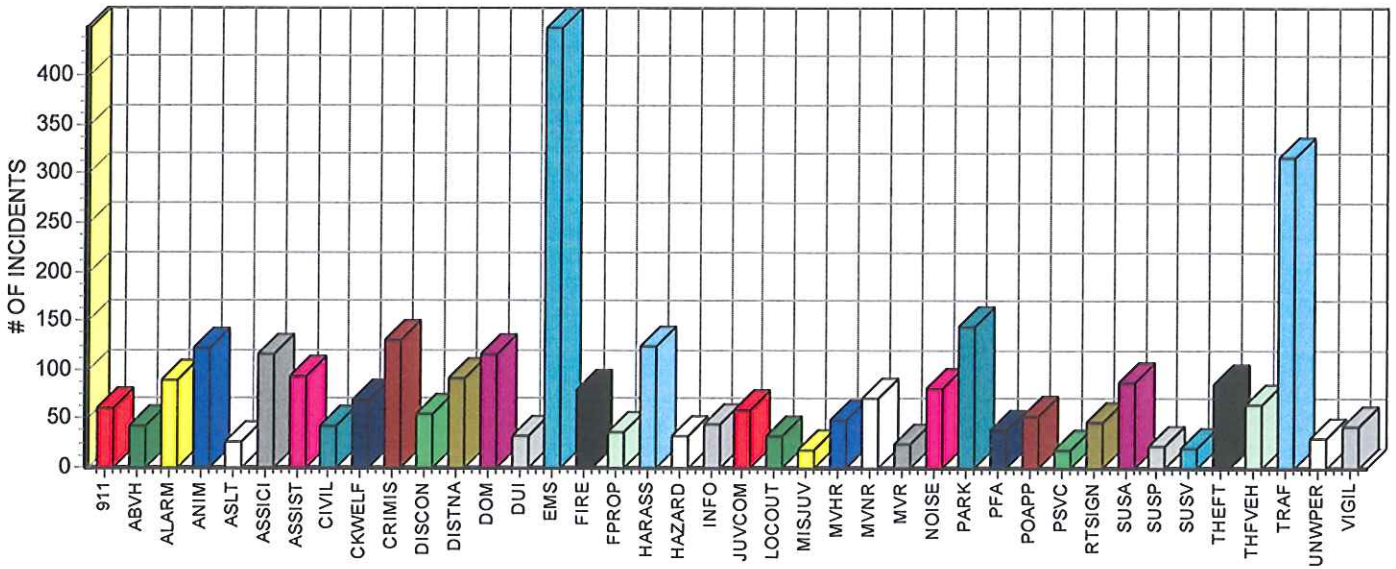

Incident Frequency by Hour of the Day (Using DATE RECD)

By Day of Week

Weekday vs Weekend

Search Criteria: (DATE\_RECD >= TO\_DATE('01/01/2009','MM/DD/YYYY'))  
 (DATE\_RECD <= TO\_DATE('12/31/2009','MM/DD/YYYY'))

Incident Frequency by TYPE (Top 40 of 92 Shown) (Using DATE RECD)

911	60	ABVH	42	ALARM	89	ANIM	122	ASLT	27	ASSICI	115
ASSIST	94	CIVIL	42	CKWELF	70	CRIMIS	131	DISCON	55	DISTNA	91
DOM	116	DUI	33	EMS	449	FIRE	80	FPROP	36	HARASS	124
HAZARD	32	INFO	45	JUVCOM	59	LOCOUT	32	MISJUV	19	MVHR	48
MVNR	71	MVR	25	NOISE	82	PARK	144	PFA	38	POAPP	53
PSVC	18	RTSIGN	46	SUSA	88	SUSP	23	SUSV	20	THEFT	85
THFVEH	65	TRAF	317	UNWPER	30	VIGIL	43				