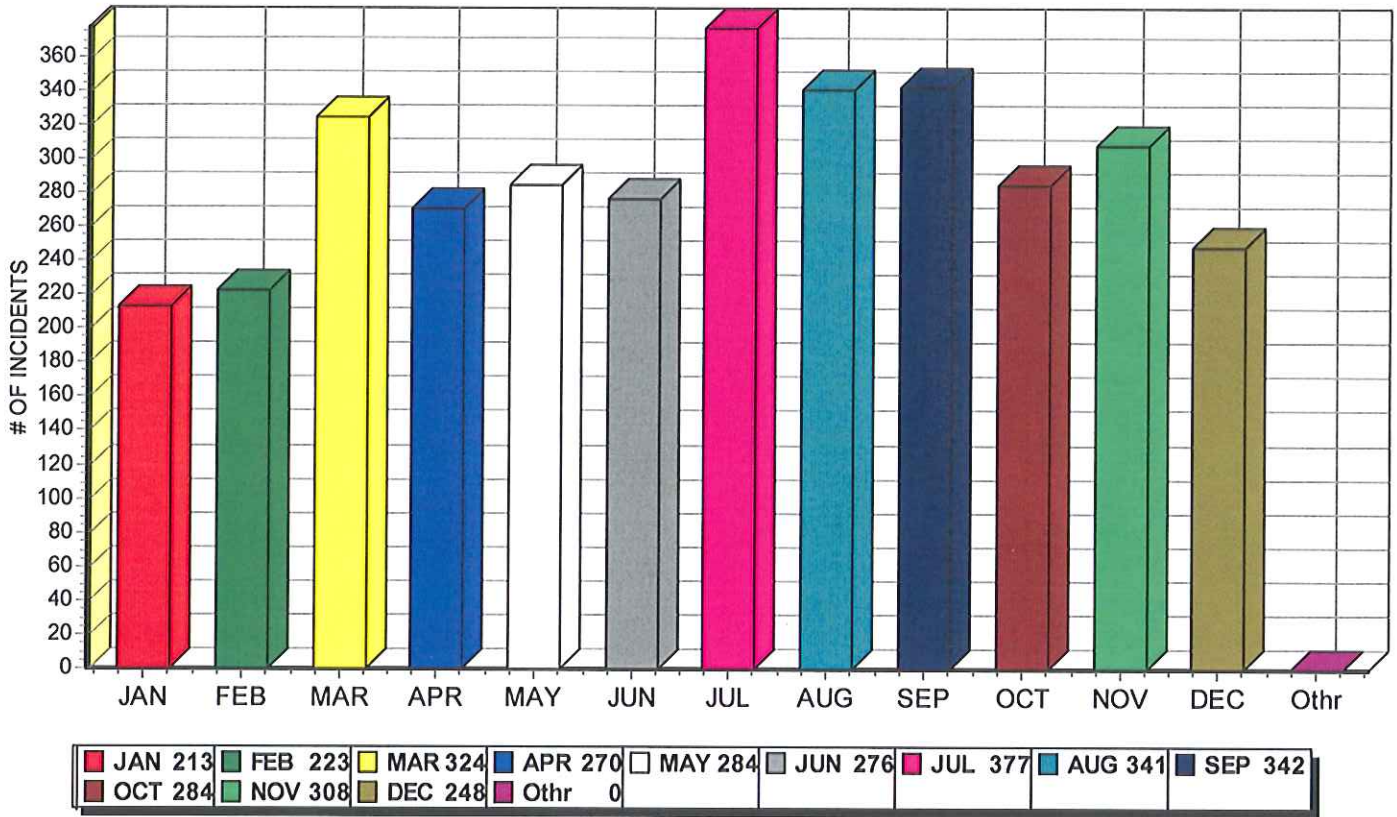

Incident Frequency by Hour of the Day (Using DATE RECD)

By Day of Week

Weekday vs Weekend

Search Criteria: (DATE\_RECD >= TO\_DATE('01/01/2009','MM/DD/YYYY'))  
 (DATE\_RECD <= TO\_DATE('12/31/2009','MM/DD/YYYY'))

Incident Frequency by TYPE (Top 40 of 92 Shown) (Using DATE RECD)

911	60	ABVH	42	ALARM	89	ANIM	122	ASLT	27	ASSICI	115
ASSIST	94	CIVIL	42	CKWELF	70	CRIMIS	131	DISCON	55	DISTNA	91
DOM	116	DUI	33	EMS	449	FIRE	80	FPROP	36	HARASS	124
HAZARD	32	INFO	45	JUVCOM	59	LOCOUT	32	MISJUV	19	MVHR	48
MVNR	71	MVR	25	NOISE	82	PARK	144	PFA	38	POAPP	53
PSVC	18	RTSIGN	46	SUSA	88	SUSP	23	SUSV	20	THEFT	85
THFVEH	65	TRAF	317	UNWPER	30	VIGIL	43				

By Day of Week

Sunday	13.98 %	Monday	14.01 %
Tuesday	14.27 %	Wednesday	14.15 %
Thursday	15.5 %	Friday	14.64 %
Saturday	13.44 %	Other	0 %

Weekday vs Weekend

Weekend	27.42 %	Weekday	72.58 %
Othr	0 %		

Search Criteria: (DATE\_RECD >= TO\_DATE('01/01/2009','MM/DD/YYYY'))  
 (DATE\_RECD <= TO\_DATE('12/31/2009','MM/DD/YYYY'))

Incident Frequency by Month (Using DATE RECD)

By Day of Week

Weekday vs Weekend

Search Criteria: (DATE\_RECD >= TO\_DATE('01/01/2009','MM/DD/YYYY'))  
 (DATE\_RECD <= TO\_DATE('12/31/2009','MM/DD/YYYY'))