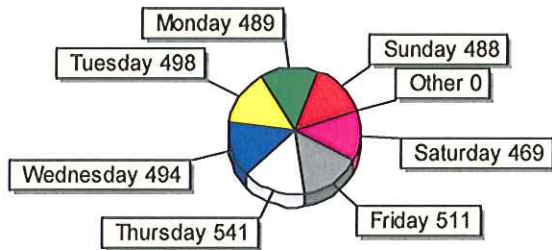

By Day of Week

Sunday	13.98 %	Monday	14.01 %
Tuesday	14.27 %	Wednesday	14.15 %
Thursday	15.5 %	Friday	14.64 %
Saturday	13.44 %	Other	0 %